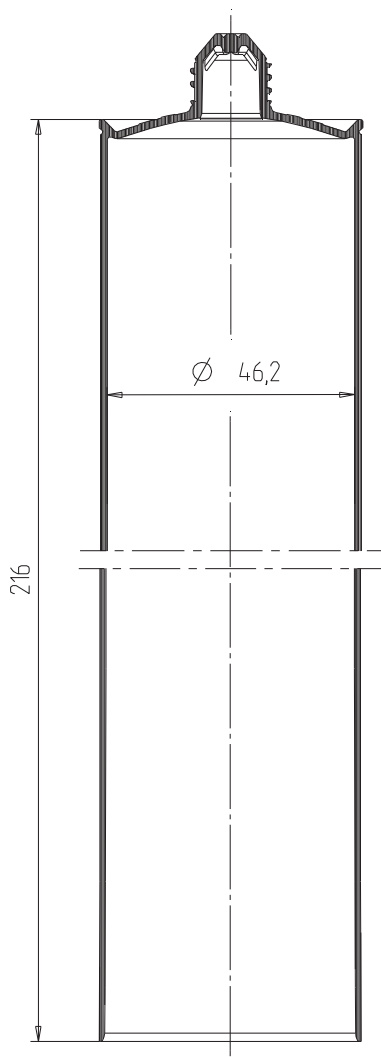

## Type E 310 L

Cartridge for plastic and durable elastic sealants. This thinner-walled cartridge provides an economical alternative where a strong water vapour barrier is not required.

When used with matching Fischbach plungers, it provides outstanding delivery characteristics and minimises residue left in the cartridge.