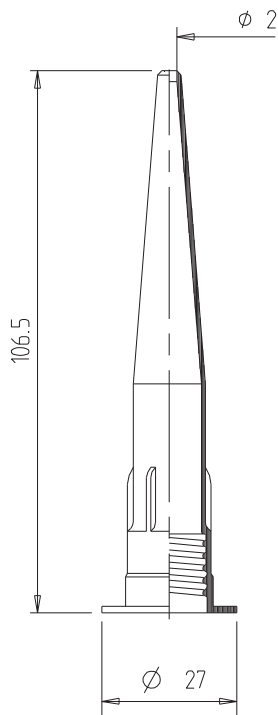

Nozzles

Type D 02

is a nozzle with flange that can be used with all Fischbach standard cartridges.

TECHNICAL SPECIFICATION

Material: HDPE
Weight: 4 g
Packaging unit: 1900 pieces/box

Technical changes reserved.