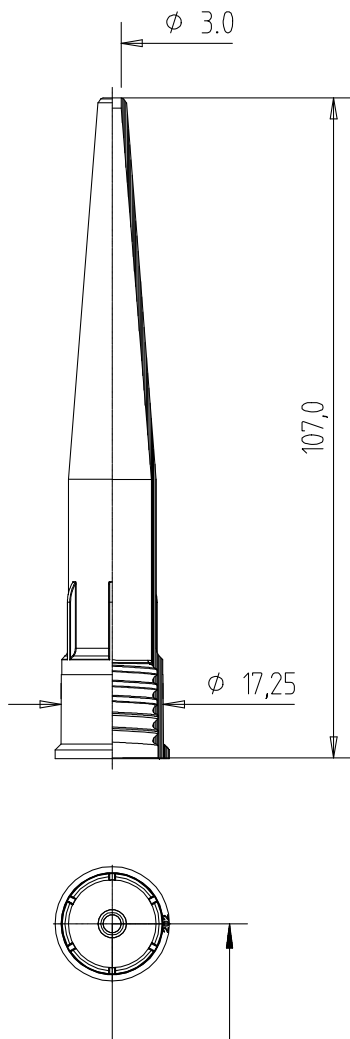

Nozzles

Type D 01

CAN BE COMBINED WITH

150 ml, 280 ml, 290 ml, 300 ml and 310 ml Fischbach cartridges and the E 900 S special cartridge – we do not use this nozzle with the E-900S. Instead we use the “DS”, which is essentially the DA with a smaller base